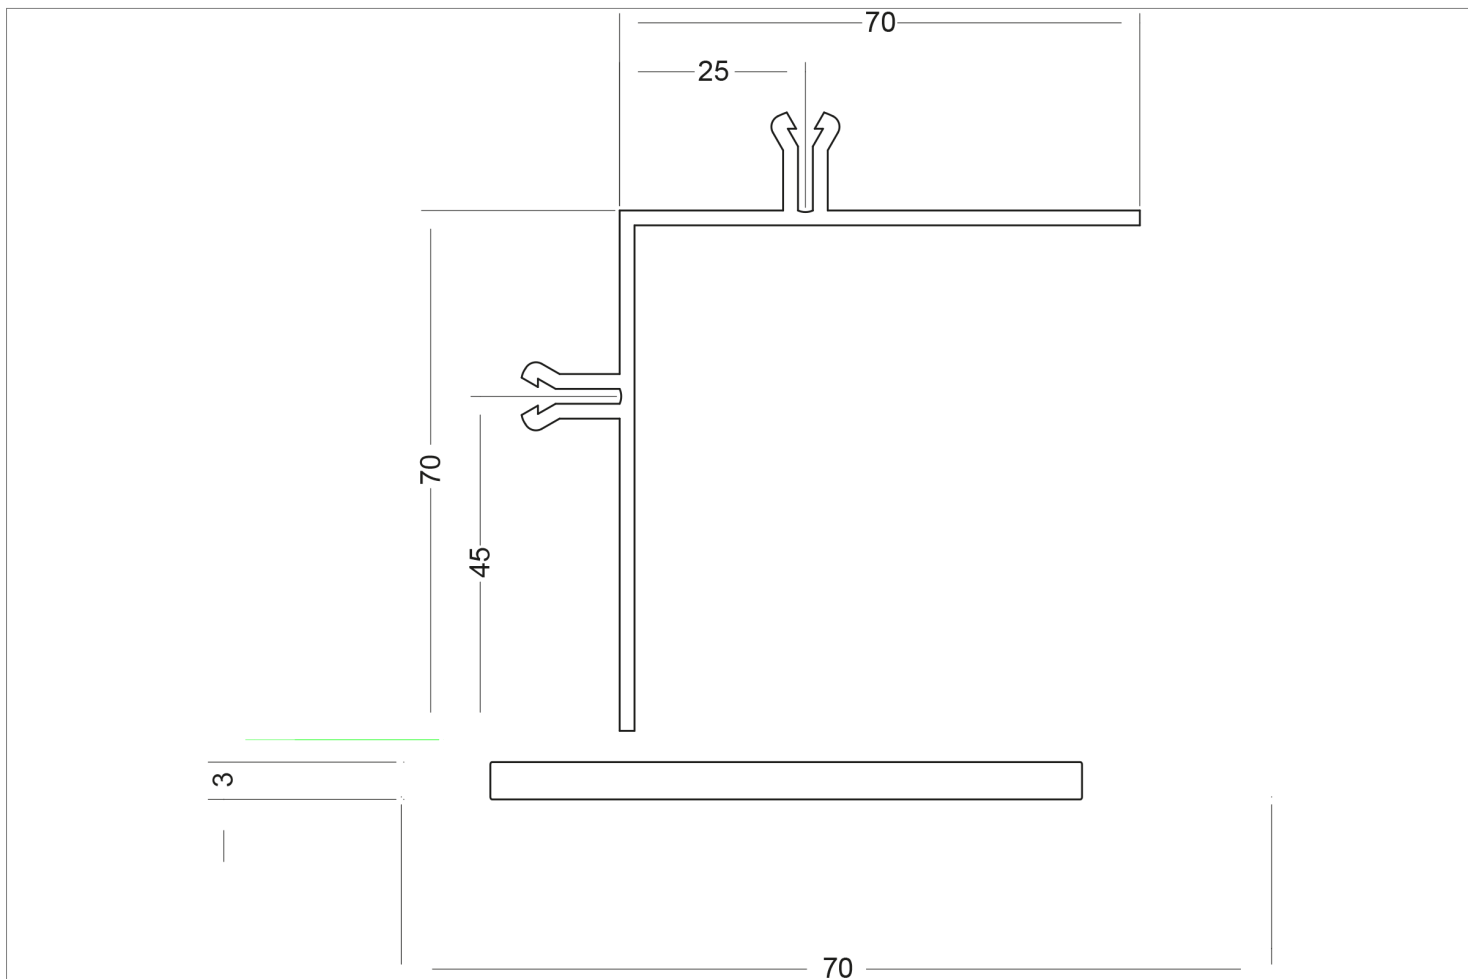

CORNER PROFILE II

PRODUCT ID 7071-46

Corner profile used together with 7070, length 4000 mm

SPECIFICATION

Material: PVC

Colour: White