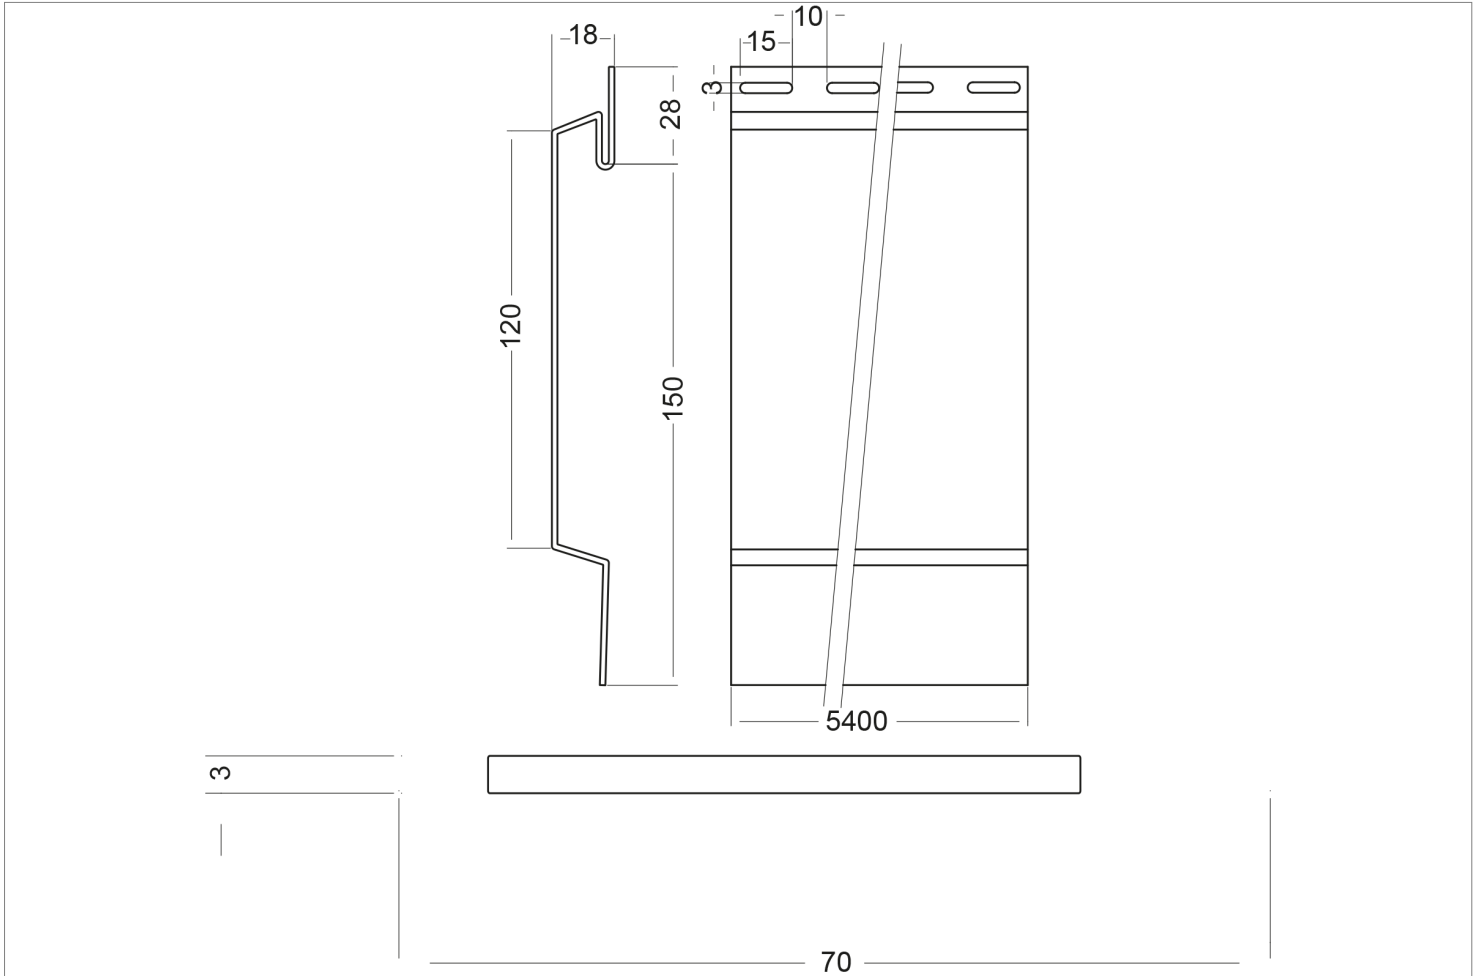

# FACADE PROFILE 150

## PRODUCT ID 7066-46

Facade profile cover 150mm, length 5400 mm

### SPECIFICATION

Material: PVC

Colour: White