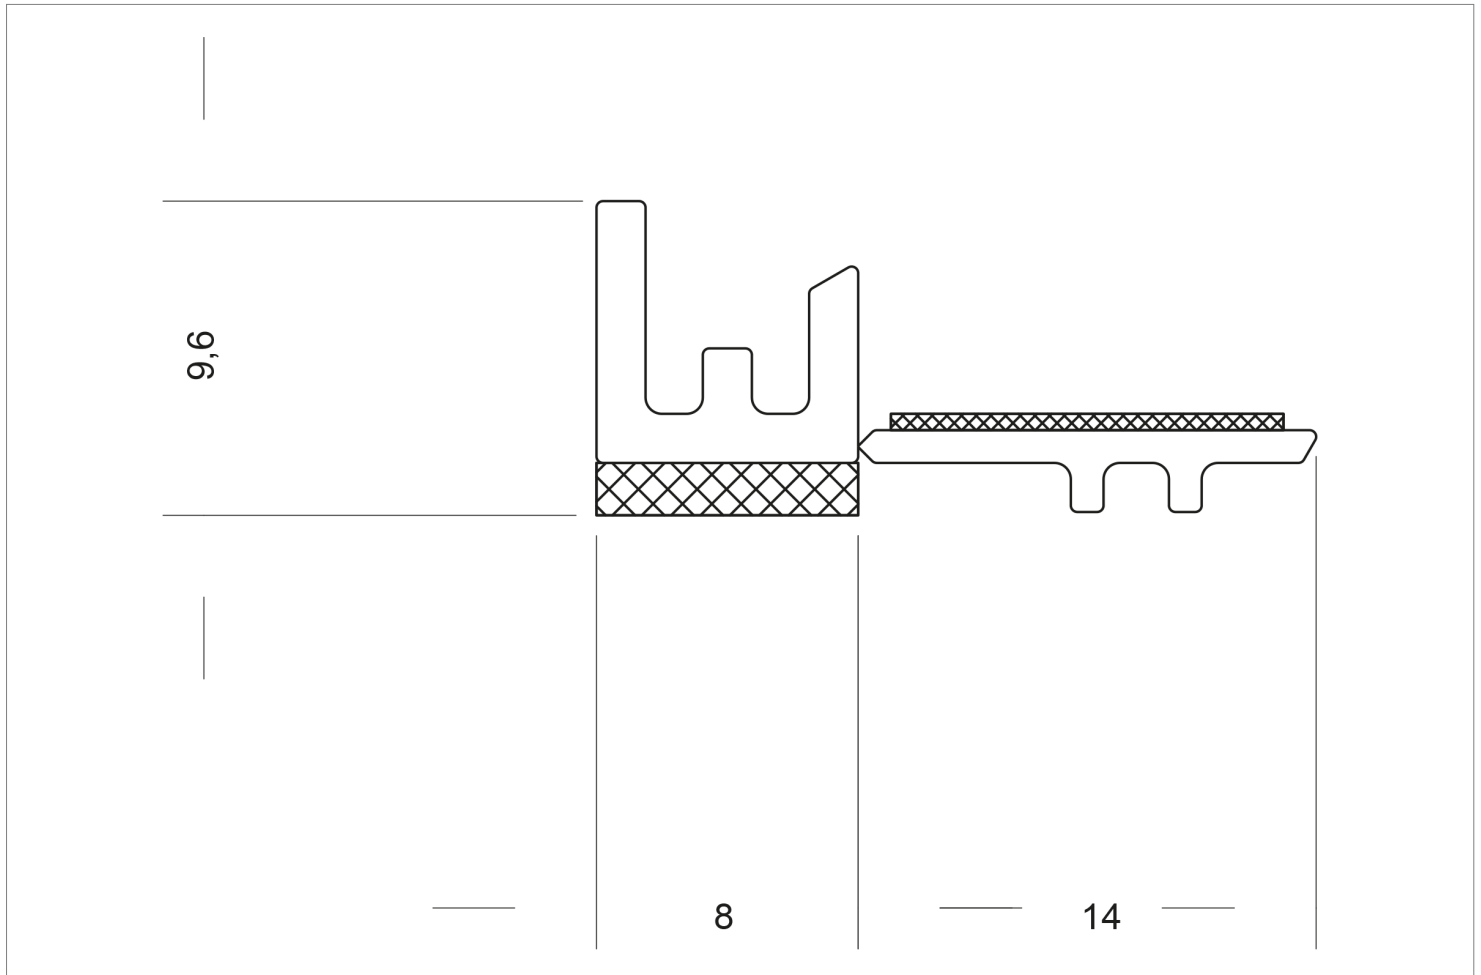

RIHO - PROFIL I

PRODUCT ID 1054-49

Can be used as standard profile for interior and exterior plaster on windows and doors.

SPECIFICATION

Material: PVC regrind

Colour: white